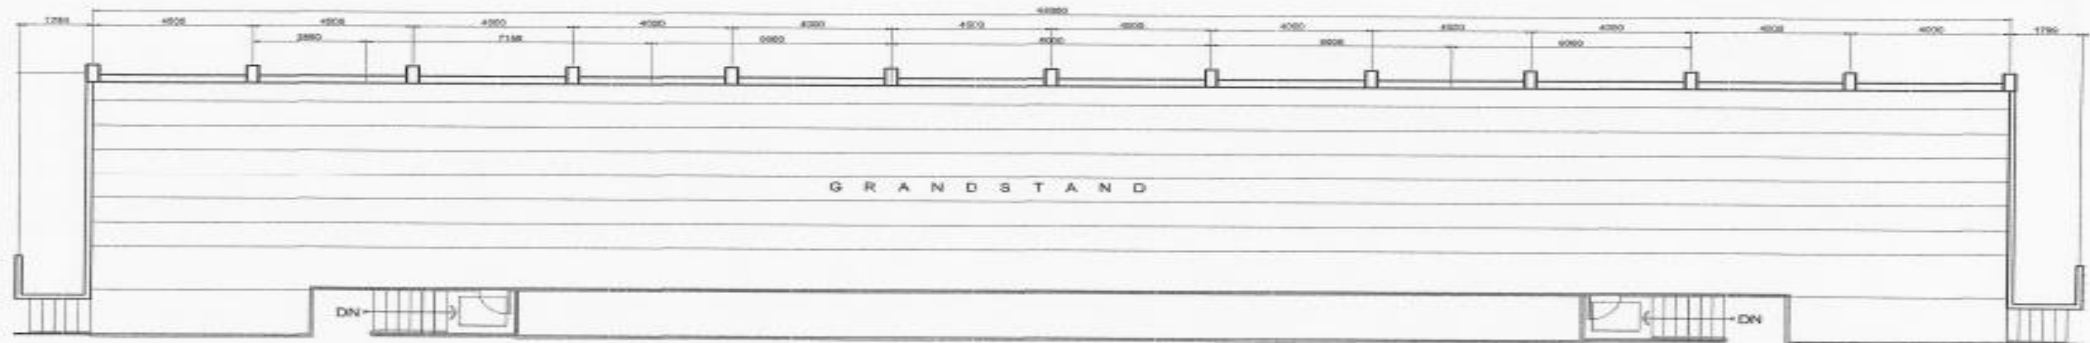

GROUND FLOOR PLAN
 SCALE 1:150 MTS

SECOND FLOOR PLAN
 SCALE 1:150 MTS

| | | | | |
|---|---------------------------------|--|-----------------------------------|-----------|
| OWNER | PROJECT TITLE | PREPARED BY | SHEET CONTENTS | SHEET NO. |
| Republic of the Philippines POLYTECHNIC UNIVERSITY OF THE PHILIPPINES Sta. Mesa, Manila | PUP SWIMMING POOL GRANDSTAND | AB-YEN SHERWIN N. NIEVA DIRECTOR PHYSICAL PLANNING AND DEVELOPMENT OFFICE | AS SHOWN CADD BY: COP DATE: | A-1 |
| LOCATION: MADRI CAMPUS, STA. MESA, MANILA | | | | |