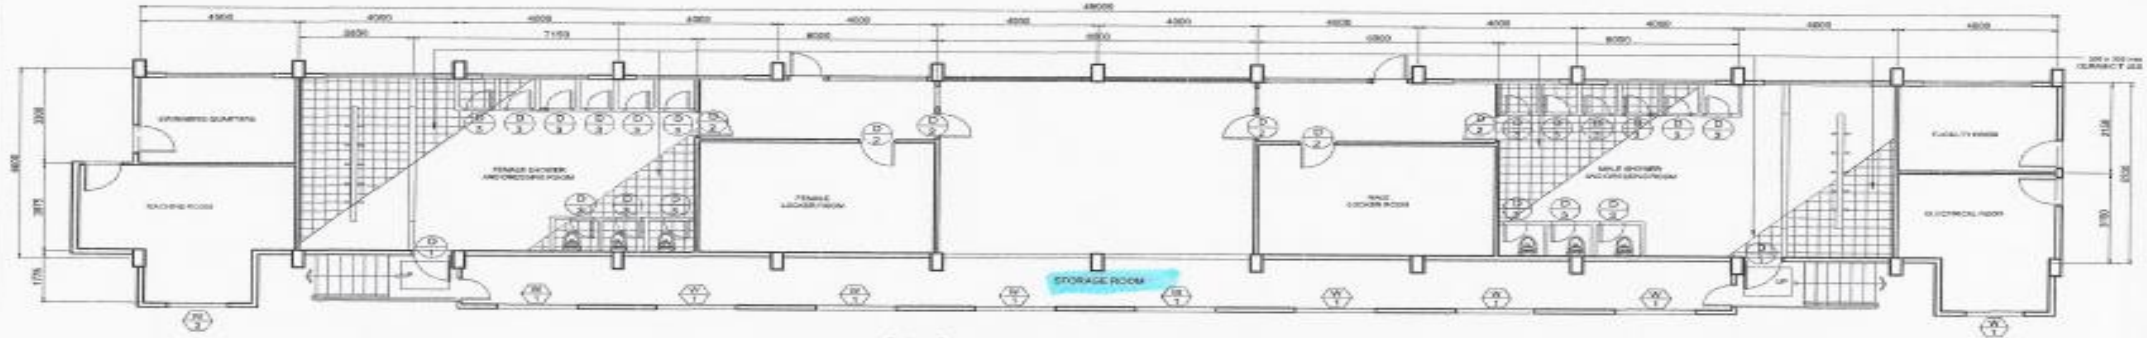

GROUND FLOOR PLAN
SCALE 1:150 MTS