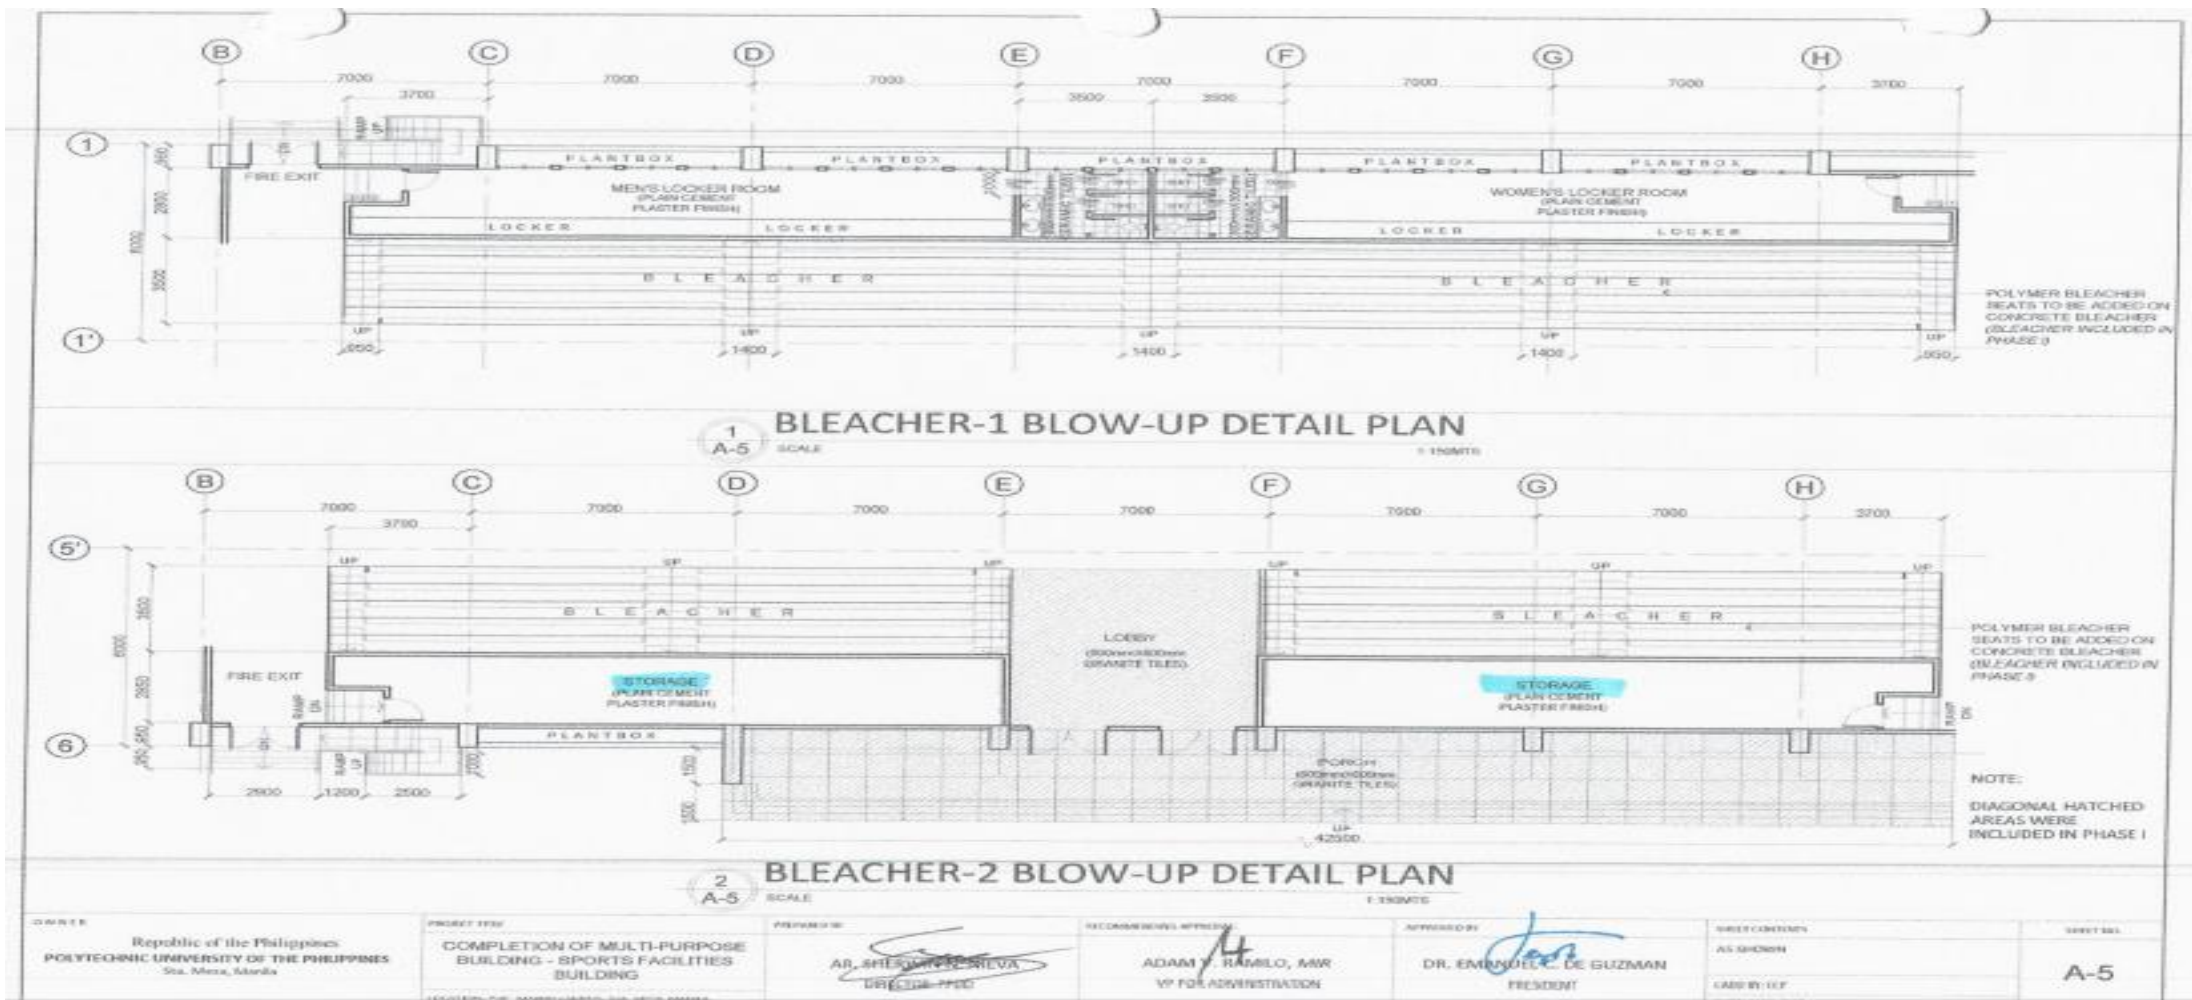

(02) 8713 5968 | dcoe_chair@gmail.com
RM322 CEA BLDG. NDC COMPOUND,
ANONAS COR. PUREZA STREETS, STA. MESA, MANILA