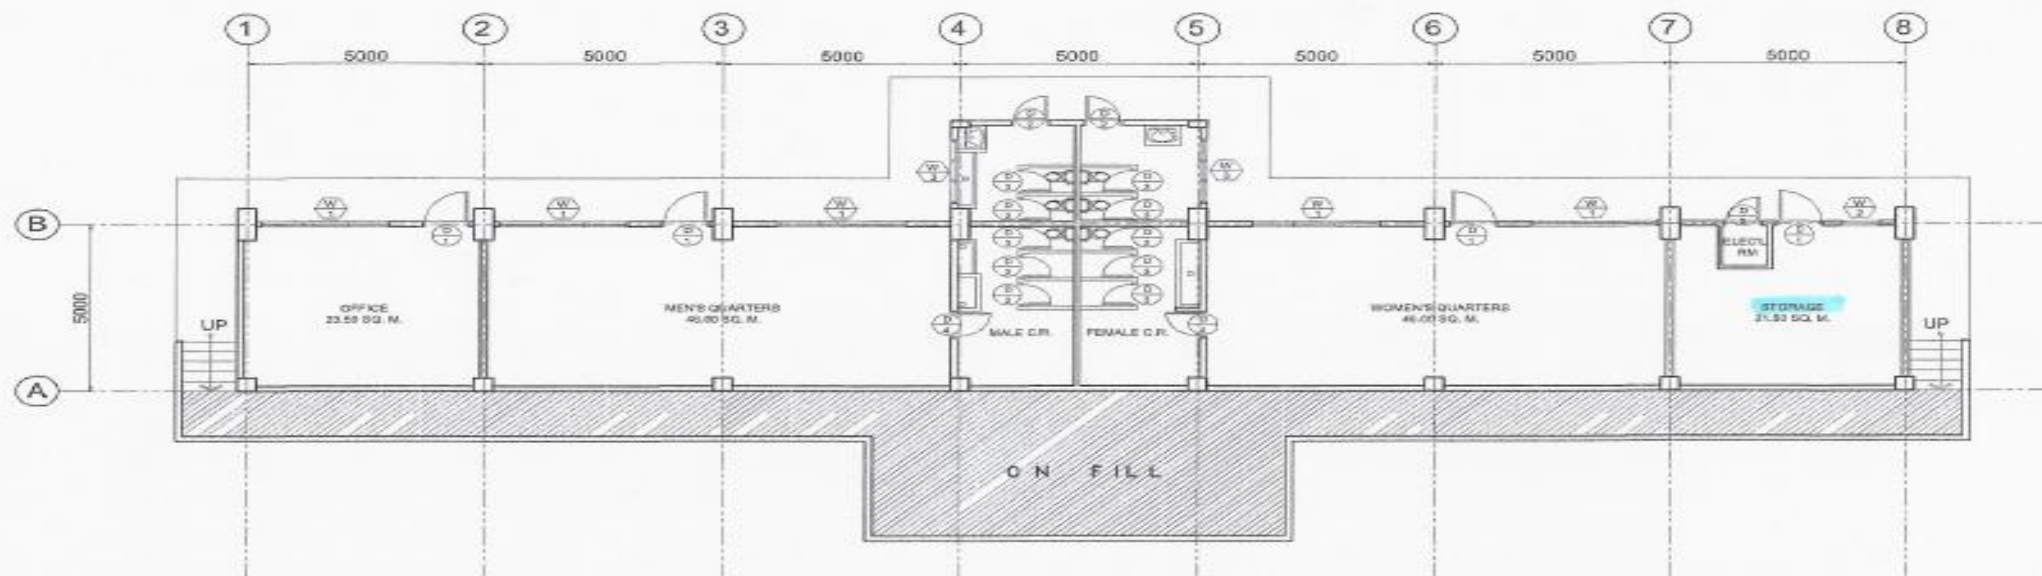

POLYTECHNIC UNIVERSITY OF THE PHILIPPINES
 COLLEGE OF ENGINEERING
COMPUTER ENGINEERING DEPARTMENT

GROUND FLOOR PLAN
 SCALE 1:150 MTS

| | | | | |
|--|--|---|---|------------------|
| OWNER Republic of the Philippines POLYTECHNIC UNIVERSITY OF THE PHILIPPINES Sta. Mesa, Manila | PROJECT TITLE PUP TRACK OVAL GRANDSTAND LOCATION: MARINA CAMPUS, STA. MESA, MANILA | PREPARED BY <i>AR-ENG. STEPHEN M. MEWA</i> DIRECTOR PHYSICAL PLANNING AND DEVELOPMENT OFFICE | SHEET CONTENTS AS SHOWN CHECK BY: CD DATE: | SHEET NO. A-1 |
|--|--|---|---|------------------|

GROUND FLOOR PLAN
 SCALE 1:150 MTS

SECOND FLOOR PLAN
 SCALE 1:150 MTS

| | | | | |
|---|---------------------------------|--|-----------------------------------|-----------|
| OWNER | PROJECT TITLE | PREPARED BY | SHEET CONTENTS | SHEET NO. |
| Republic of the Philippines POLYTECHNIC UNIVERSITY OF THE PHILIPPINES Sta. Mesa, Manila | PUP SWIMMING POOL GRANDSTAND | AB-YEN SHERWIN N. NIEVA DIRECTOR PHYSICAL PLANNING AND DEVELOPMENT OFFICE | AS SHOWN CADD BY: COP DATE: | A-1 |
| LOCATION: MADRI CAMPUS, STA. MESA, MANILA | | | | |